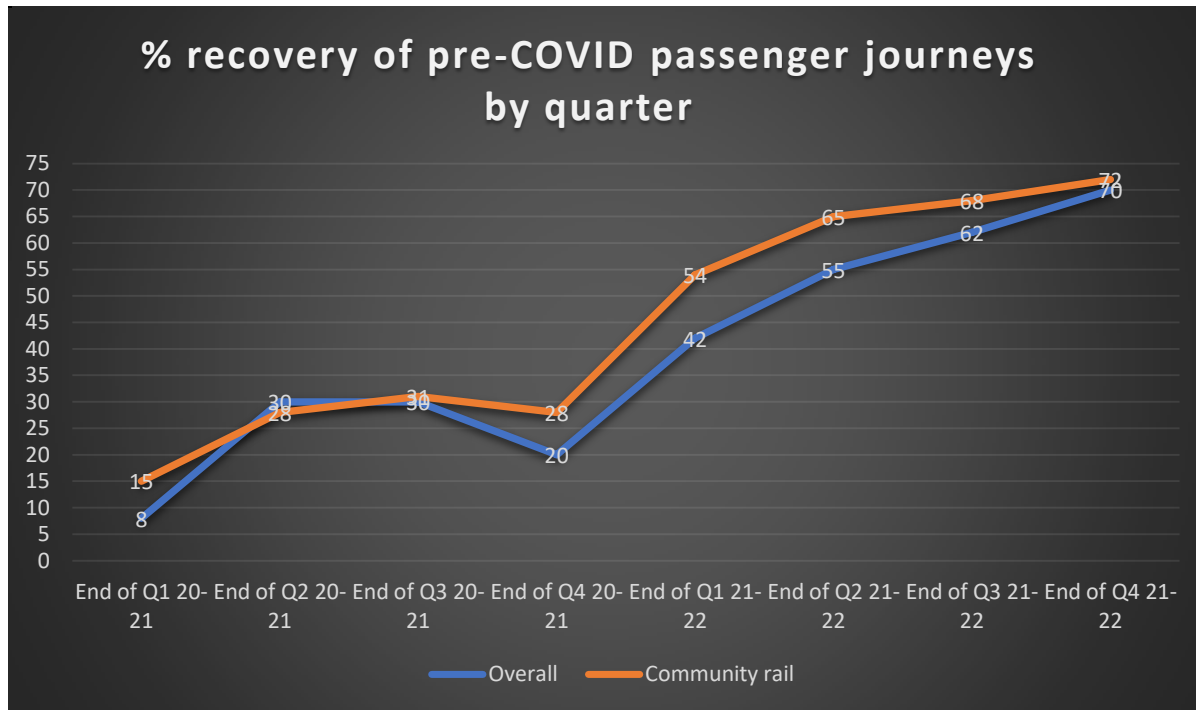

...on the numbers

Provisional Community Rail Network analysis using Lennon data

...on people's lives